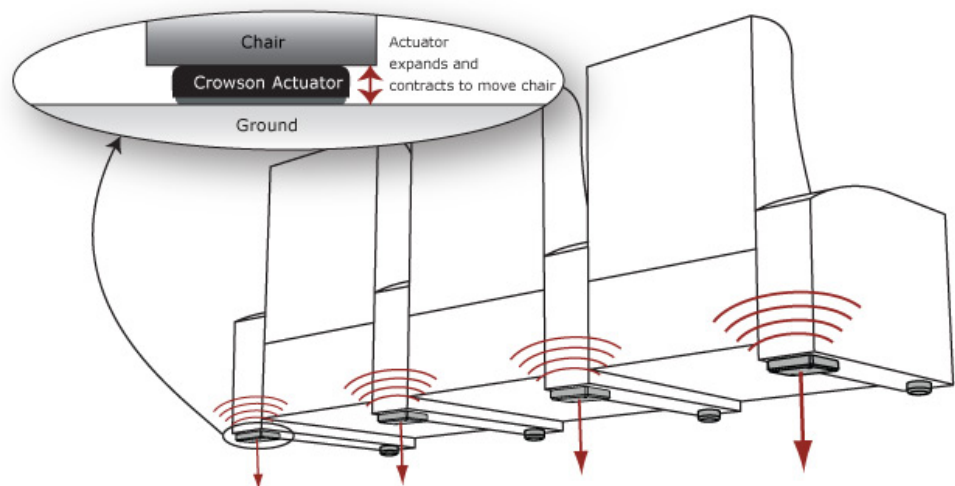

# Crowson

The Crowson Tactile Effects System (TES) operates in a completely unique way, vastly outperforming traditional inertial 'shakers'. Our actuators push against the ground, directly delivering sound and motion energy in a highly controlled and realistic way.

## KEY BENEFITS

- Virtually eliminates the noise pollution problems associated with subwoofers.
- Adds a new dimension to home theatre and music with sight sound and now feeling.
- No big unsightly boxes like a subwoofer, just slim line plates underneath your seating.
- Extreme frequency response. Our actuators respond on a linear scale down to 2Hz!