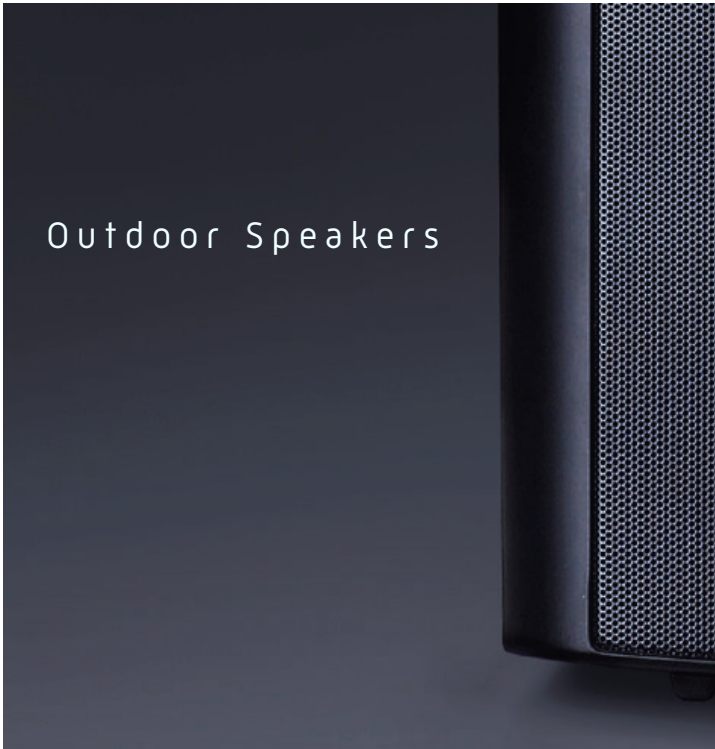

Just because you are outside doesn't mean you have to suffer inferior quality sound. Krix's range of outdoor loudspeakers are fully weatherproof and meet IP standard 54 for dust and moisture resistance. Whether you are using them in commercial applications or beside the pool at home, Krix's outdoor speakers will deliver...come rain, hail or shine.

tropix

experience the great outdoors

The Tropix build on the benchmark set down by the Aquatix waterproof outdoor design. Using a larger enclosure, bass driver and tweeter, the Tropix deliver more effortless bass energy in larger outdoor environments. Maintaining the same cabinet styling and attention to detail within the construction of this all weather enclosure, the Tropix make dining in the great outdoors a memorable experience

Frequency Range	55Hz - 20kHz on wall response
Power Handling	Maximum 110 watts RMS amplifier power. Polyswitch protection has been installed for the tweeter
Sensitivity	87dB for 2.83 volts at 1 metre
Configuration	6 1/2 inch 2-way
Bass Driver	Nominal 165mm (6 1/2") polypropylene cone with rubber surround. 25mm (1") high temperature voice coil wound on a radial vented kapton former and copper shorting ring for lower distortion.
Tweeter	26mm (1") specially damped mylar dome with phase plug. Ferro fluid cooled
Crossover Point	2.4kHz
Impedance	Nominally 8 ohms
Enclosure Type	Sealed and gasketed waterproof trapezoid enclosure with internal bracing. Injection moulded with UV stabilizing
Dimensions	305mm high x 220mm wide x 225mm deep
Finish	Painted satin white or black
Input terminals	5 way hand tightened binding posts, nickel plated
Weight	3.5kg each including bracket
Mounting	Adjustable 'U' shaped aluminium bracket