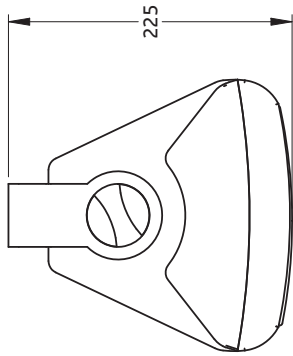

Frequency Range	55Hz - 20kHz on wall response
Power Handling	Maximum 110 watts RMS amplifier power. Polyswitch protection has been installed for the tweeter
Sensitivity	87dB for 2.83 volts at 1 metre
Configuration	6 1/2 inch 2-way
Bass Driver	Nominal 165mm (6 1/2") polypropylene cone with rubber surround. 25mm (1") high temperature voice coil wound on a radial vented kapton former and copper shorting ring for lower distortion.
Tweeter	26mm (1") specially damped mylar dome with phase plug. Ferro fluid cooled
Crossover Point	2.4kHz
Impedance	Nominally 8 ohms
Enclosure Type	Sealed and gasketed waterproof trapezoid enclosure with internal bracing. Injection moulded with UV stabilizing
Dimensions	305mm high x 220mm wide x 225mm deep
Finish	Painted satin white or black
Input terminals	5 way hand tightened binding posts, nickel plated
Weight	3.5kg each including bracket
Mounting	Adjustable 'U' shaped aluminium bracket

NB: Image shows logo badge with vertical orientation. Product is supplied with horizontal orientation as standard.

top view

front view

side view