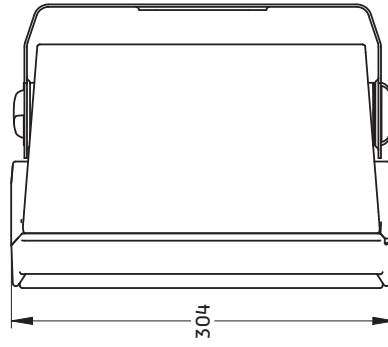

Frequency Range	55Hz - 20kHz on wall response
Power Handling	Maximum 110 watts RMS amplifier power. Polyswitch protection has been installed for the tweeter
Sensitivity	87dB for 2.83 volts at 1 metre
Configuration	6 1/2 inch 2-way
Bass Driver	Nominal 165mm (6 1/2") polypropylene cone with rubber surround. 25mm (1") high temperature voice coil wound on a radial vented kapton former and copper shorting ring for lower distortion.
Tweeter	26mm (1") specially damped mylar dome with phase plug. Ferro fluid cooled
Crossover Point	2.4kHz
Impedance	Nominally 8 ohms
Enclosure Type	Sealed and gasketed waterproof trapezoid enclosure with internal bracing. Injection moulded with UV stabilizing
Dimensions	305mm high x 220mm wide x 225mm deep
Finish	Painted satin white or black
Input terminals	5 way hand tightened binding posts, nickel plated
Weight	3.5kg each including bracket
Mounting	Adjustable 'U' shaped aluminium bracket

NB: Image shows logo badge with vertical orientation. Product is supplied with horizontal orientation as standard.

top view

front view

side view