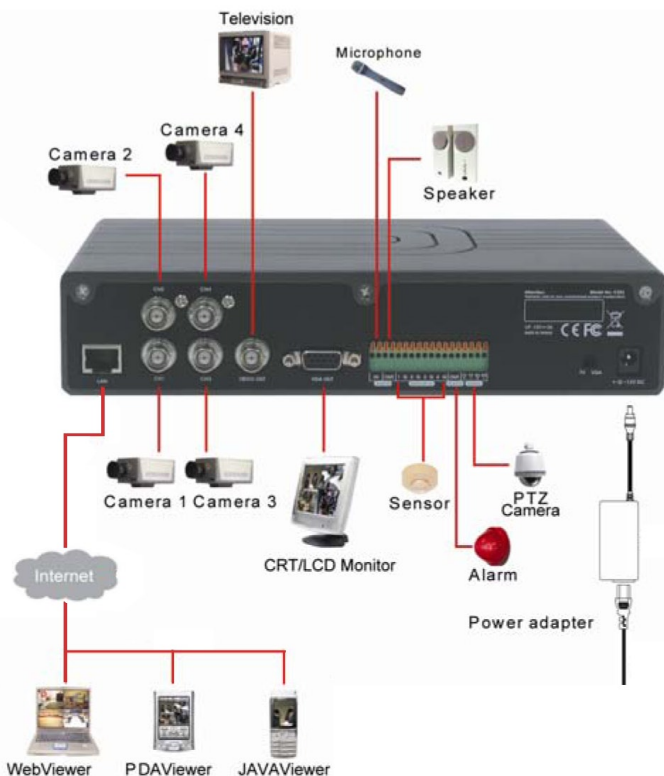

NessNet Series DVRs

NESSnet
Networked Video Solutions

104-001 4ch High Speed DVR

The 104-001 Ness High Speed DVR combines simplicity of operation with a host of favourite DVR features. Featuring dual video engines - the 104-001 allows custom video settings for high quality local recording and blisteringly fast internet viewing - simultaneously!

- Non-PC stand-alone network digital video recorder
- 4 x composite video inputs
- Either VGA or composite monitor output
- 1 x Audio input
- On Screen Display (OSD) control menu via IR Remote
- MPEG4 video compression
- Auto-detect NTSC or PAL video system
- PTZ support
- Supports Web viewer on Internet Explorer
- Supports Central Management System (CMS)
- Supports remote console
- Supports USB backup to pen drive and external HDD
- Support network viewing, playback, and recording simultaneously
- Supports 1 x internal SATA HDD (500GB included)
- Full-screen resolution:
Display: 720 x 576 (PAL)
Recording: 720 x 576 (PAL)
- Recording frame rate: D1: 50fps / CIF: 100fps (PAL)
- Scheduled recording (00:00~23:00 set by hour)
- Search for recorded video files by date/time/event
- Input/Output: 4 sensor inputs and 1 relay output control