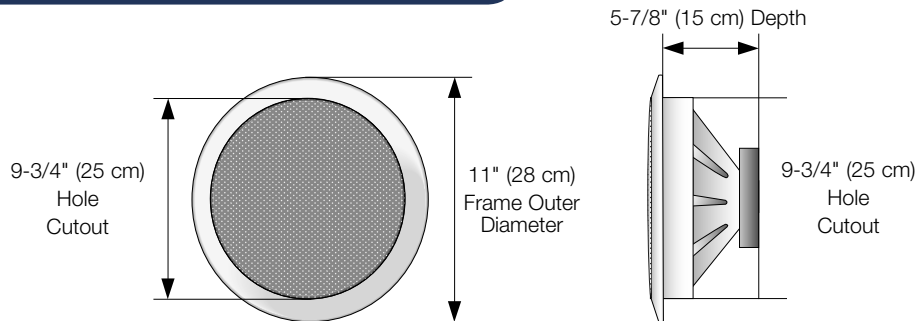

PRODUCT CONSTRUCTION AND ACCESSORIES

Loudspeaker Model		Works With			
Model	Stock Number	Previous Bracket	New Bracket	Metal Enclosure	Hole Cover
CM750DSFX	FG01486	 DS8 Series Bracket Kit FG01053	 CM700DS BKT FG01357	 CE DS8 FG01054	 CM700DS Hole Cover FG01318