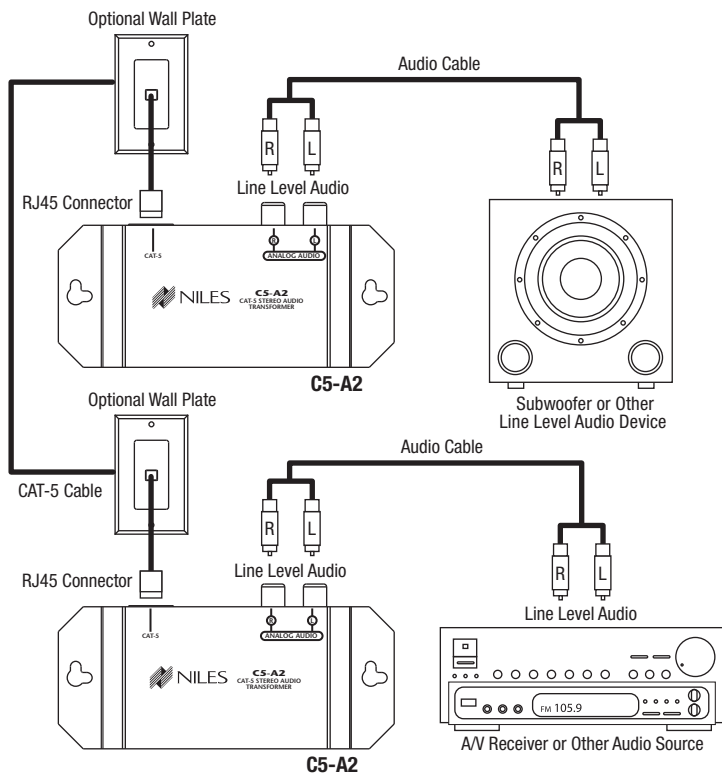

INSTALLATION

1. Turn off all power to equipment prior to installation.
2. Make all CAT-5 connections using the components shown in the diagram below.
3. Do not share any other signals on the CAT-5 cable other than the signals being extended by the CAT-5 baluns.
4. Terminate all cables as straight through T-568A terminations.
5. Using the appropriate interconnect cables connect both the source and the destination equipment to the CAT-5 baluns.
6. Once all connections have been made you may power on the equipment again.

C5-A2 Balun Connection Diagram

LIMITED WARRANTY

Niles Audio Corporation ("NILES") warrants its passive products (those not requiring AC or battery power) to the original purchaser to be free of manufacturing defects in material and workmanship for a period of ten years from the date of purchase.

This Warranty is subject to the following additional conditions and limitations. The Warranty is void and inapplicable if NILES deems that the product has been used or handled other than in accordance with the instructions provided by the manufacturer, including but not limited to damage caused by accident, mishandling, improper installation, abuse, negligence, or normal wear and tear, or any defect caused by repair to the product by anyone other than NILES or an authorized NILES dealer.

To obtain warranty service, take the unit to the nearest authorized NILES dealer, who will test the product and if necessary, forward it to NILES for service. If there are no authorized NILES dealers in your area, you must write to NILES and include your name, model and serial number of your unit, along with a brief description of the problem. A factory Return Authorization Number will be sent to you. **DO NOT RETURN ANY UNIT WITHOUT FIRST RECEIVING WRITTEN AUTHORIZATION AND SHIPPING INSTRUCTIONS FROM NILES.**

If the above conditions are met, the purchaser's sole remedy shall be to return the product to NILES, in which case NILES will repair or replace, at its sole option, the defective product without charge for parts or labor. NILES will return a unit repaired or replaced under warranty by shipping same by its usual shipping method from the factory (only) at its expense within the United States of America. **THERE ARE NO OTHER WARRANTIES, INCLUDING WITHOUT LIMITATION, EITHER EXPRESS OR IMPLIED WARRANTIES OF MERCHANTABILITY OR FITNESS FOR A PARTICULAR PURPOSE, WITH RESPECT TO THE PRODUCT.**

REPAIR OR REPLACEMENT AS PROVIDED UNDER THIS WARRANTY IS THE EXCLUSIVE REMEDY OF THE CONSUMER/PURCHASER. NILES SHALL NOT BE RESPONSIBLE FOR ANY INCIDENTAL OR CONSEQUENTIAL DAMAGES EXCEPT TO THE EXTENT PROVIDED (OR PROHIBITED) BY APPLICABLE LAW.

Some states do not allow the exclusion or limitation of incidental or consequential damages, so the above limitation may not apply to you. This warranty gives you specific legal rights, and you may also have other rights which vary from state to state.

For the name of your nearest authorized NILES dealer contact:
NILES AUDIO CORPORATION, P.O. BOX 160818, Miami, Florida 33116-0818.

Please fill in your product information and retain for your records.

Model **C5-A2** Serial No. _____ Purchase Date _____

CAT-5 BALUNS AVAILABLE FROM NILES